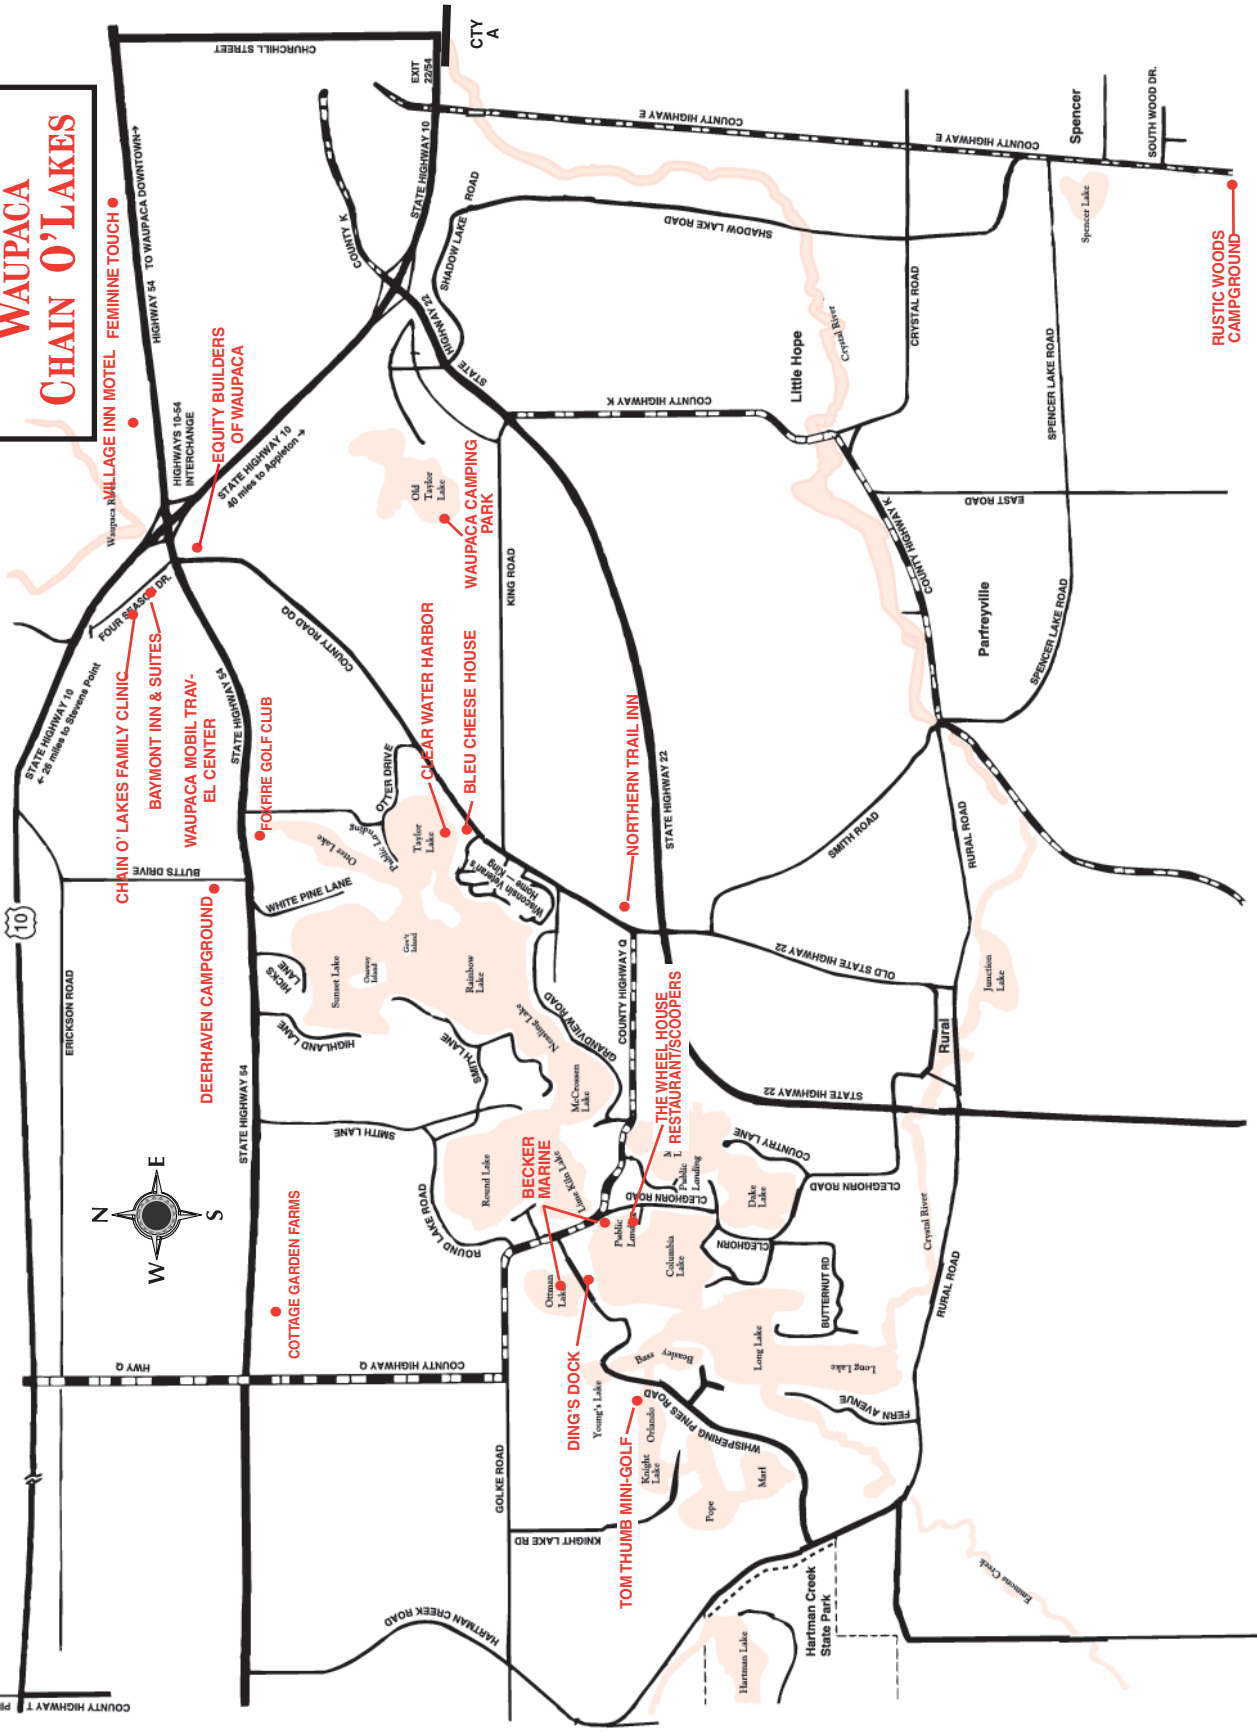

the beautiful
WAUPACA
CHAIN O' LAKES

Village Inn Motel FEMININE TOUCH

EQUITY BUILDERS OF WAUPACA

CHAIN O' LAKES FAMILY CLINIC
 BAYMONT INN & SUITES
 WAUPACA MOBIL TRAVEL CENTER

FOUR PAGES DR

FOKRE GOLF CLUB

COTTAGE GARDEN FARMS

DEERHAVEN CAMPGROUND

BECKER MARINE

DING'S DOCK

TOM THUMB MINI-GOLF

CLEAR WATER HARBOR

WAUPACA CAMPING PARK

BLEU CHEESE HOUSE

SMITH LANE

ROUND LAKE ROAD

GOLKE ROAD

KNIGHT LAKE RD

WHISPERING PINES ROAD

STATE HIGHWAY 22

COUNTY HIGHWAY Q

GRANDVIEW ROAD

EXIT 2254

STATE HIGHWAY 10

STATE HIGHWAY 22

STATE HIGHWAY 19

STATE HIGHWAY 54

COUNTY HIGHWAY K

SHADOW LAKE ROAD

SHADOW LAKE ROAD